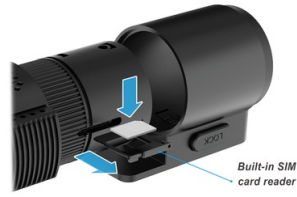

BLACKVUE DR750X 2CH TRUCK LTE Plus

Price: **$569.99**

manufacturer
NAV-TV

SKU NTV-KIT1009

weight
4.00 Lbs

market
USA, Rest of World,
Europe